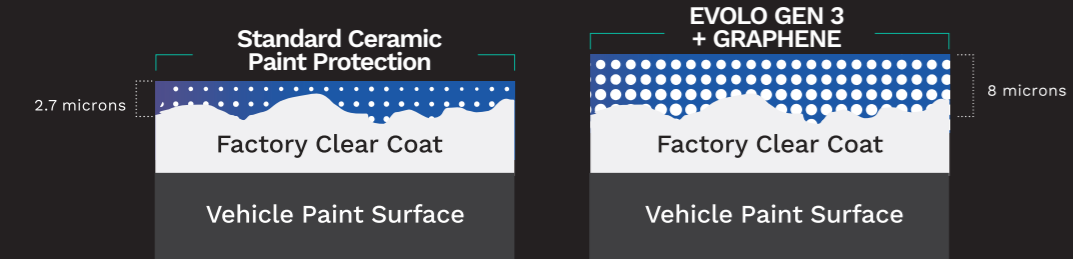

EXTERIOR PROTECTION

ADVANCED HYDROPHOBIC FORMULA FOR CERAMIC SURFACE COATINGS

THE GRAPHENE DIFFERENCE

A CERAMIC COATING WITH GRAPHENE

EVOLO GEN 3 + GRAPHENE brings exceptional levels of hardness and greater defence against fading and oxidation of clear and base coats. Creating a hybrid formula (Silicon Dioxide + Silicon Carbide, augmented with Graphene) EVOLO GEN 3 + GRAPHENE bonds deeper into the vehicle's paintwork and is noticeably smoother to touch and optically shinier.

THE EVOLUTION OF CERAMIC TECHNOLOGY

THE EVOLUTION OF CERAMIC TECHNOLOGY

Original EVOLO GEN 1 had a thickness of 2.7 microns. Our New EVOLO GEN 3 + GRAPHENE is now an incredible 8 microns and almost double the thickness of most other coatings.